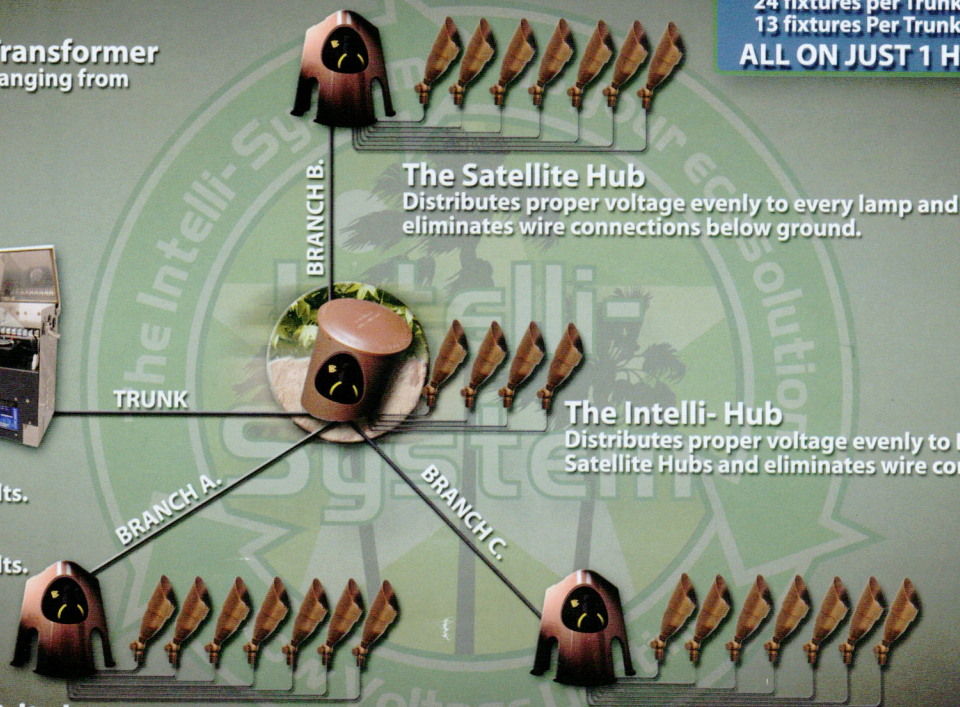

# The Intelli-System™ is Here...

With global resources rapidly diminishing, Unique Lighting Systems has made a commitment not only to conserve energy and raw goods, but also to bring value to the consumer. Our new Intelli-System does just that. With our new Intelli-Brite lamps, Intelli-Matic transformers, Intelli-Flex wire and Intelli-Hub Wiring System, you will now generate twice the benefits and twice the savings than that of a 12 volt system. Unique Lighting Systems Intelli-System combines the advantages of a line voltage system with the ease and safety of low voltage. The Intelli-System is an innovative way to design and install low voltage lighting. The Intelli-Hub Method of wiring combines design flexibility with efficiency, reduced material cost, labor reduction and energy savings. We are the first and only lighting manufacturer to make and promote these intelligent inspired and resource minded products.

**ecoillumination™**  
Going Green Shouldn't Cost You Green

**SAVE MONEY WITH  
The Intelli-System**

## NEW Intelli-System Wiring Method

Just Imagine this:  
90 fixtures per Trunk at 5 watts  
48 fixtures per Trunk at 10 watts  
24 fixtures per Trunk at 20 watts  
13 fixtures Per Trunk at 35 watts  
**ALL ON JUST 1 HOMERUN!**

**The Intelli-Matic Power Transformer**  
With independent voltage taps ranging from 24 to 30 volts.

**TRUNK**  
12/2 Intelli-Flex high wattage cable with 480 watt max. at 24 volts.  
Or  
14/2 Intelli-Flex high wattage cable with 345 watt max. at 24 volts.