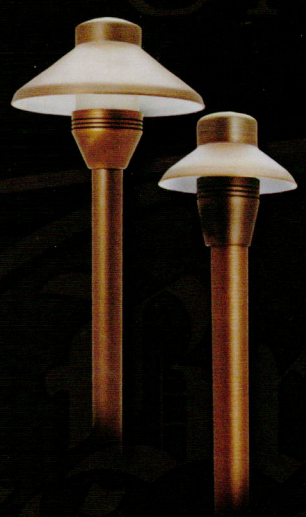

UNIQUE LIGHTING SYSTEMS

Brass Knights

AVAILABLE IN 12 & 24 VOLT

BISHOP

CONQUEST

INTREPID

EXCALIBUR

ENTROPIC

CHANCELLOR

LANCER 6 & 4

MONARCH

CARDINAL

SOVEREIGN 5 & 8

VANGUARD 5 & 8
Signature Series Fixture

Choosing the right product to enhance your landscape is a tough decision, after all, your lights and landscape should last a lifetime. Every day more and more homeowners are realizing the benefits of landscape lighting. Make sure you are educated so that you can make the best decision on what system is right for your landscape and lifestyle.

All Brass Knights fixtures include
25' Wire Leads
Lamps
15 Year Warranty
MR16 LED Available